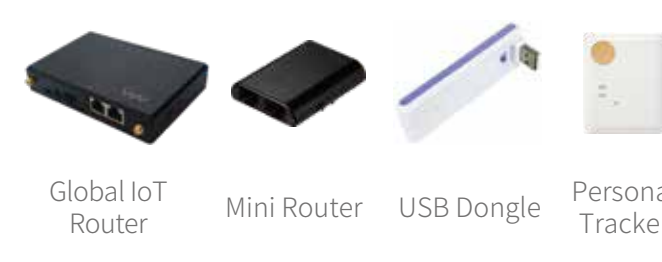

Data Devices

- Develop and manufacture various 5G/LTE Data Devices such as Router, USB Dongle etc.
- Tracking Devices for Personal Tracking and Asset Management