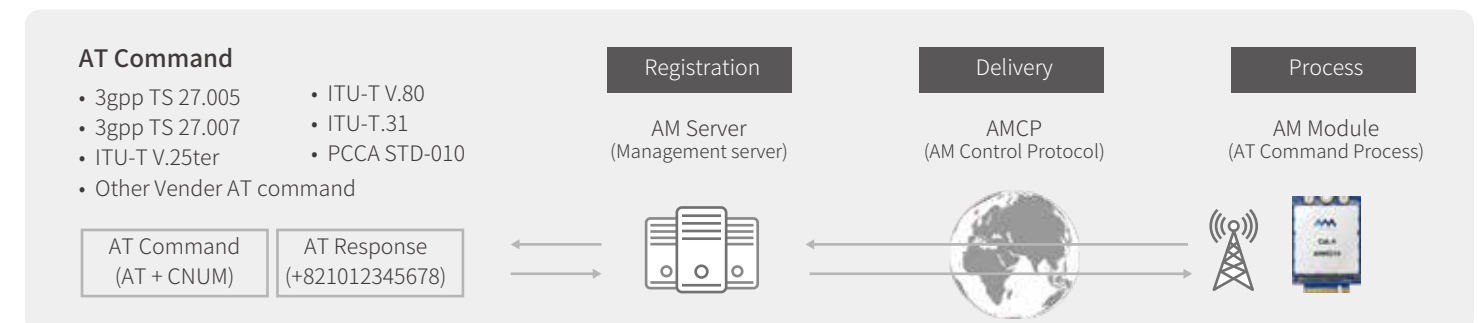

Headquarters

6th Fl., Yatap Leaders Building, 42, Jangmi-ro, Bundang-gu, Seongnam-si, Gyeonggi-do, 13496, Korea
TEL +82 (0)31 788 9888 FAX +82 (0)31 706 0465

AM Japan

#201, Shinkasumigaseki Bldg., Lobby Floor, 3-3-2, Kasumigaseki, Chiyoda-ku, Tokyo, 100-0013, Japan
TEL +81 (0)3 6257 3834

AM Japan Nagoya Office

18F., Nagoya Int'l Center Bldg., 47-4, Nagono 1-Chome, Nakamura-ku, Nagoya, Aichi, 450-0001, Japan
TEL +81 (0)52 446 7800 FAX +82 (0)52 446 7801

AMCoretek India

AMCORETEK INDIA PRIVATE LIMITED, 57/1&2, Eco Tech-1., Extension-1., Greater Noida, Gautam Buddha Nagar, Uttar Pradesh, India, 201308

Korea Factory

Ellim Building, 33, Dunchon-daero 497beon-gil, Jungwon-gu, Seongnam-si, Gyeonggi-do, Korea

Vietnam Factory

Lot FJ24, Song Khe-Noi Hoang (South) IZ, Tien Phong, Yen Dung District, Bac Giang, Vietnam

Connecting the world, Driving values and Enabling services
with **AM Telecom**

Business Area

AM Telecom has been accumulating state-of-the-art wireless technology by developing mobile handsets since the foundation in 2001 and leveraging the expertise on a variety of IoT/Telematics solutions and mobile broadband products supporting 5G/LTE/3G networks, such as an Embedded Module, Router, Tracker, PTT smartphone, etc. We have approx. 100 highly-experienced R&D engineers and it enables a cumulative business record with top world-class customers around the globe. Our stringent quality assurance system based on long-term business background with Automotive & Telco customers delivers highly reliable products and solutions which can make customer's services much stronger in extremely competitive markets nowadays.

IoT Modules