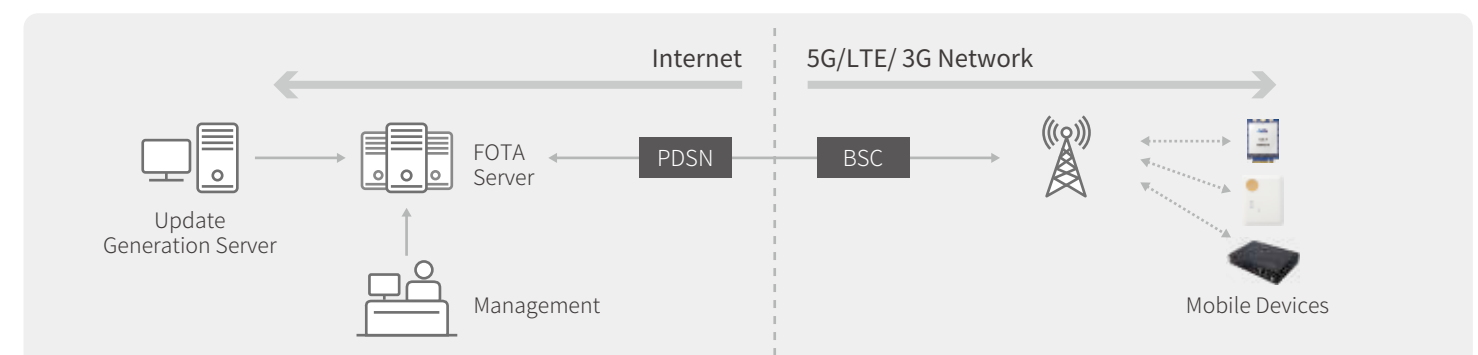

- Develop and manufacture various 5G/LTE Data Devices such as Router, USB Dongle etc.
- Tracking Devices for Personal Tracking and Asset Management

Automotive Solutions

- 5G NAD(Network Access Device), TCU(Telematics Control Unit), AVN(Audio/Video/Navigation) system
- Fleet Management Devices and Solutions such as OBD and Vehicle Tracker

Public Safety LTE Devices

PS-LTE/LTE-Railway PTT Smartphone

LTE-Maritime Router

- Ruggedized LTE PTT Smartphone satisfying IP68 and 1.5m drop test compliant
- PS(Public Safety)-LTE, LTE-Railway and Commercial LTE network support
- Latest Android OS support
- B2G market for public safety officials of the police, fire station, the military or security service.
- Adopting both a commercial LTE Router and LTE-Maritime Transceiver for maritime navigation
- Easy installation by one body for two different device operation
- Superior LTE telecommunication performance optimized for a domestic marine environment
- Supporting IP67 Dust/Water resistance, Anti-salt damage and Anti-shock performance

Remote Management Solution

AM FOTA

- AM Telecom's proprietary FOTA(Firmware Over The Air) Server / Client solution
- Stable, simple and cost-efficient firmware update solution

AM DM (Diagnostic & Monitoring System over the air)