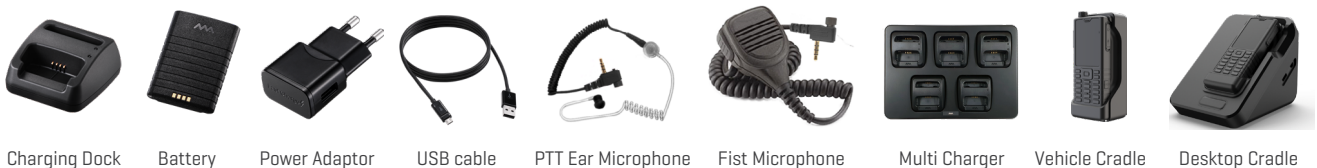

ACCESSORY

AM Telecom Co., Ltd.

6th Fl., Yatap Leaders Building, 42, Jangmi-ro, Bundang-gu, Seongnam-si, Gyeonggi-do, 463-828, Korea
Tel 031 788 9888 / Fax 031 706 0475 / E-mail sales@amtel.co.kr